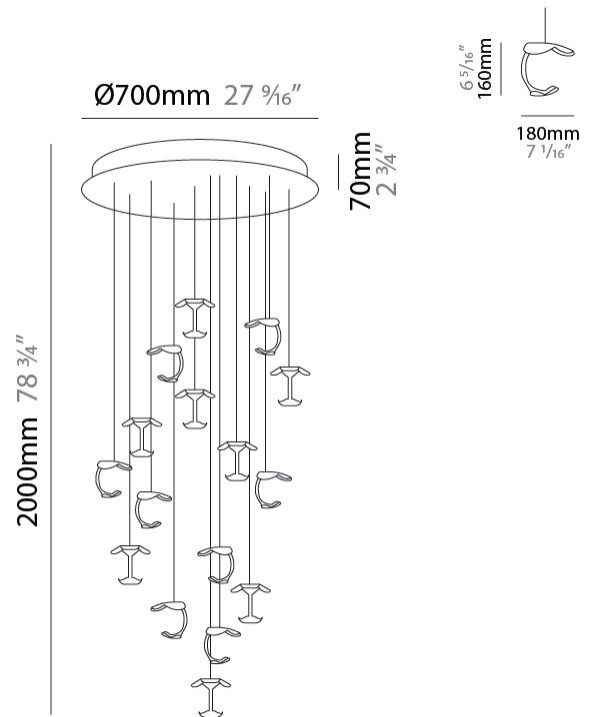

base number Finish
Options

PROJECT
TYPE
SPECIFIER
QUANTITY
DATE

1. To build a product code in our configurator select the specify button on the base model # product page
2. To build a manual product code on this datasheet choose from the options listed below in blue font and add the suffix to the base model #

GENERAL

Series: Le Gigue
Partner: Knikerboker
Division: Design
Installation: Suspension
Product Type: Pendant
Mounting Location: Ceiling
Light Distribution: Indirect

PHYSICAL

Shape: Abstract
Diameter (mm): 700
Diameter (in): 27 7/16
Max. Overall Height (mm): 2650
Max. Overall Height (in): 104 5/16
Weight (kg): 21.3
Fixture Finish: EWH / EBK / MAN / COF / PRD / SLF / GLF / CLF / BRL / EWS / EWG / EWC / EWR / EBS / EBG / EBC / EBC / EBB / MAS / MAD / MAC / MAB / COS / CGO / CCL / CBL / PRS / PRG / PRC / PRB
Fixture Material: Metal
Cable Details: Transparent Cable in the following lengths 5 x 1000mm / 39 3/8" 6 x 1500mm / 59 1/16" 5 x 2000mm / 78 3/4"

ELECTRICAL

Lamp Type: LED
Input Wattage (W): 88
Dimming: Non-Dimming / Phase Dimming (120vac Only)
Driver Included: Yes
Driver Location: Integrated
Driver Type: Constant Current - Universal
Driver Class: Class 2
Input Voltage (V): 120 - 277
Constant Current (MA): 1050

LED

Number of LEDs: 16
Color Temperature (°K): 3000
Max. Delivered Lumen (lm): 13600
CRI: >85 CRI
Lamp Life (hrs): 50000

OPTICAL

RATINGS AND CERTIFICATIONS

Certified By: Certified for North American Standards
IP rating: IP20