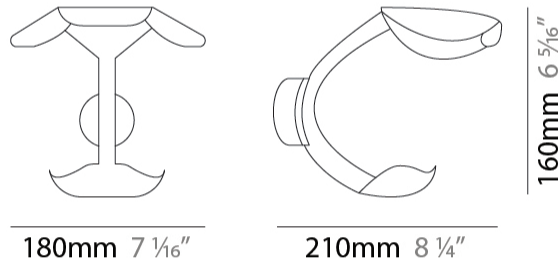

LE GIGINE SURFACE

D133135-

base number _____
Finish Options _____

1. To build a product code in our configurator select the specify button on the base model # product page
2. To build a manual product code on this datasheet choose from the options listed below in blue font and add the suffix to the base model #

GENERAL

Series: Le Gigine _____
Partner: Knikerboker _____
Division: Design _____
Installation: Surface _____
Product Type: Wall Surface _____
Mounting Location: Wall _____
Light Distribution: Indirect _____

PHYSICAL

Shape: Abstract _____
Length (mm): 180 _____
Length (in): 7 1/16 _____
Height (mm): 160 _____
Depth (mm): 210 _____
Height (in): 6 5/16 _____
Depth (in): 8 1/4 _____

Fixture Finish: EWH / EBK / MAN / COF / PRD / SLF / GLF / CLF / BRL / EWS / EWG / EWC / EWR / EBS / EBG / EBC / EBC / EBB / MAS / MAD / MAC / MAB / COS / CGO / CCL / CBL / PRS / PRG / PRC / PRB

Fixture Material: Metal _____

ELECTRICAL

Lamp Type: LED _____
Input Wattage (W): 6 _____
Dimming: Non-Dimming / Phase Dimming (120vac Only) _____
Driver Included: No _____
Driver Location: Remote _____
Driver Type: Constant Current - Universal _____
Driver Class: Class 2 _____
Input Voltage (V): 120 - 277 _____

LED

Color Temperature (°K): 3000 _____
Max. Delivered Lumen (lm): 500 _____
CRI: >85 CRI _____
Lamp Life (hrs): 50000 _____

OPTICAL

RATINGS AND CERTIFICATIONS

Certified By: Certified for North American Standards _____
IP rating: IP20 _____