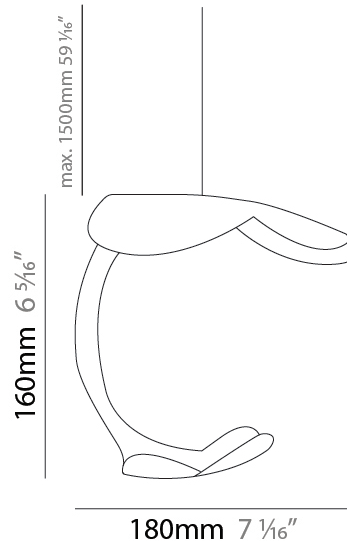

PROJECT	
TYPE	
SPECIFIER	
QUANTITY	
DATE	

LE GIGINE SUSPENSION

D131603-

base number   Finish
Options

1. To build a product code in our configurator select the specify button on the base model # product page
2. To build a manual product code on this datasheet choose from the options listed below in blue font and add the suffix to the base model #

GENERAL

Series: Le Gigue
Partner: Knikerboker
Division: Design
Installation: Suspension
Product Type: Pendant
Mounting Location: Ceiling
Light Distribution: Indirect

PHYSICAL

Shape: Abstract
Length (mm): 180
Length (in): 7 1/16
Width (mm): 160
Width (in): 6 5/16
Height (mm): 160
Height (in): 6 5/16
Max. Overall Height (mm): 1650
Max. Overall Height (in): 64 15/16
Weight (kg): 0.55
Fixture Finish: EWH / EBK / MAN / COF / PRD/ SLF / GLF / CLF / BRL / EWS / EWG / EWC / EWR / EBS / EBG / EBC / EBC / EBB / MAS / MAD / MAC / MAB / COS / CGO / CCL / CBL / PRS / PRG / PRC / PRB
Fixture Material: Metal
Cable Details: 1500mm / 59 1/16" Transparent Cable

ELECTRICAL

Lamp Type: LED
Input Wattage (W): 5.5
Dimming: Non-Dimming / Phase Dimming (120vac Only)
Driver Included: No
Driver Location: Remote
Driver Type: Constant Current - Universal
Driver Class: Class 2
Input Voltage (V): 120 - 277
Constant Current (MA): 900

LED

Color Temperature (°K): 3000
Max. Delivered Lumen (lm): 850
CRI: >85 CRI
Lamp Life (hrs): 50000

OPTICAL

RATINGS AND CERTIFICATIONS

Certified By: Certified for North American Standards
IP rating: IP20