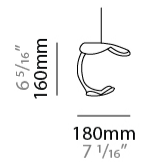

base number Finish
Options

PROJECT
TYPE
SPECIFIER
QUANTITY
DATE

1. To build a product code in our configurator select the specify button on the base model # product page
2. To build a manual product code on this datasheet choose from the options listed below in blue font and add the suffix to the base model #

GENERAL

Series: Le Gigue
Partner: Knikerboker
Division: Design
Installation: Suspension
Product Type: Pendant
Mounting Location: Ceiling
Light Distribution: Indirect

PHYSICAL

Shape: Abstract
Diameter (in): $37 \frac{7}{16}$
Length (mm): 1200
Max. Overall Height (mm): 1650
Max. Overall Height (in): $64 \frac{15}{16}$
Weight (kg): 10.5
Fixture Finish: EWH / EBK / MAN / COF / PRD / SLF / GLF / CLF / BRL / EWS / EWG / EWC / EWR / EBS / EBG / EBC / EBC / EBB / MAS / MAD / MAC / MAB / COS / CGO / CCL / CBL / PRS / PRG / PRC / PRB
Fixture Material: Metal
Cable Details: Transparent Cable in the following lengths 5 x 1000mm / 39 3/8" 5 x 1500mm / 59 1/16"

ELECTRICAL

Lamp Type: LED
Input Wattage (W): 55
Dimming: Non-Dimming / Phase Dimming (120vac Only)
Driver Included: Yes
Driver Location: Integrated
Driver Type: Constant Current - Universal
Driver Class: Class 2
Input Voltage (V): 120 - 277
Constant Current (MA): 1050

LED

Number of LEDs: 10
Color Temperature (°K): 3000
Max. Delivered Lumen (lm): 6800
CRI: >85 CRI
Lamp Life (hrs): 50000

OPTICAL

RATINGS AND CERTIFICATIONS

Certified By: Certified for North American Standards
IP rating: IP20