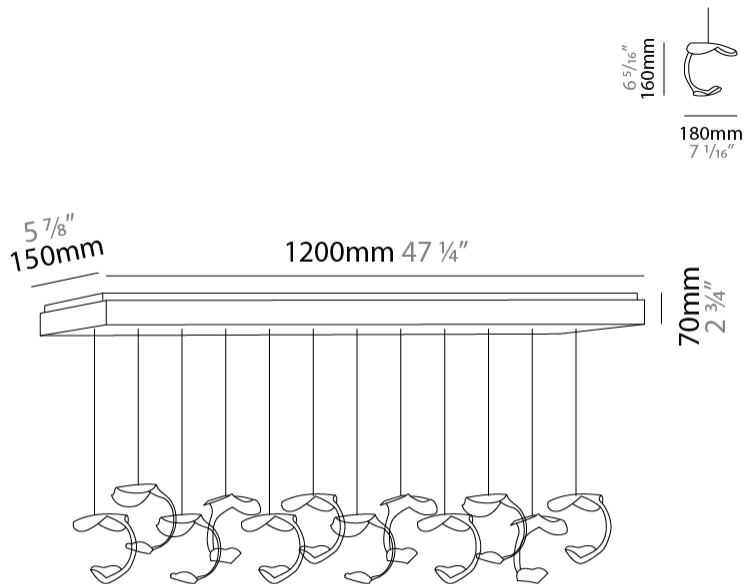

D131608-

base number Finish
Options

PROJECT
TYPE
SPECIFIER
QUANTITY
DATE

1. To build a product code in our configurator select the specify button on the base model # product page
2. To build a manual product code on this datasheet choose from the options listed below in blue font and add the suffix to the base model #

GENERAL

Series: Le Gigue
Partner: Knikerboker
Division: Design
Installation: Suspension
Product Type: Pendant
Mounting Location: Ceiling
Light Distribution: Indirect

PHYSICAL

Shape: Abstract
Diameter (in): 37 ⁷/₁₆
Length (mm): 1200
Max. Overall Height (mm): 1650
Max. Overall Height (in): 64 ¹⁵/₁₆
Weight (kg): 12.6
Fixture Finish: EWH / EBK / MAN / COF / PRD / SLF / GLF / CLF / BRL / EWS / EWG / EWC / EWR / EBS / EBG / EBC / EBC / EBB / MAS / MAD / MAC / MAB / COS / CGO / CCL / CBL / PRS / PRG / PRC / PRB
Fixture Material: Metal
Cable Details: Transparent Cable in the following lengths 6 x 1000mm / 39 3/8" 6 x 1500mm / 59 1/16"

ELECTRICAL

Lamp Type: LED
Input Wattage (W): 66
Dimming: Non-Dimming / Phase Dimming (120vac Only)
Driver Included: Yes
Driver Location: Integrated
Driver Type: Constant Current - Universal
Driver Class: Class 2
Input Voltage (V): 120 - 277
Constant Current (MA): 1050

LED

Number of LEDs: 12
Color Temperature (°K): 3000
Max. Delivered Lumen (lm): 10200
CRI: >85 CRI
Lamp Life (hrs): 50000

OPTICAL

RATINGS AND CERTIFICATIONS

Certified By: Certified for North American Standards
IP rating: IP20