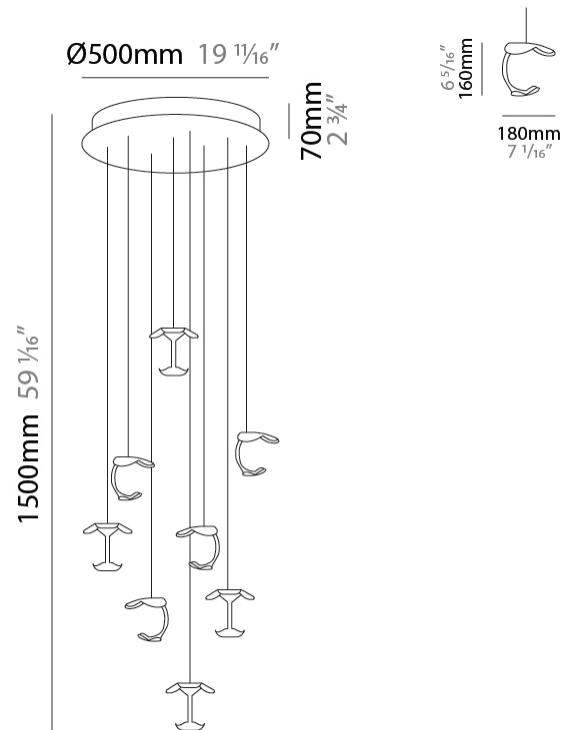

GENERAL

Series: Le Gigine _____
Partner: Knikerboker _____
Division: Design _____
Installation: Suspension _____
Product Type: Pendant _____
Mounting Location: Ceiling _____
Light Distribution: Indirect _____

PHYSICAL

Shape: Abstract _____
Diameter (mm): 500 _____
Diameter (in): 19 1/16 _____
Max. Overall Height (mm): 1650 _____
Max. Overall Height (in): 64 15/16 _____
Weight (kg): 12.4 _____
Fixture Finish: EWH / EBK / MAN / COF / PRD / SLF / GLF / CLF / BRL / EWS / EWG / EWC / EWR / EBS / EBG / EBC / EBC / EBB / MAS / MAD / MAC / MAB / COS / CGO / CCL / CBL / PRS / PRG / PRC / PRB _____
Fixture Material: Metal _____
Cable Details: Transparent Cable in the following lengths 4 x 1000mm / 39 3/8" 4 x 1500mm / 59 1/16"

ELECTRICAL

Lamp Type: LED _____
Input Wattage (W): 44 _____
Dimming: Non-Dimming / Phase Dimming (120vac Only) _____
Driver Included: Yes _____
Driver Location: Integrated _____
Driver Type: Constant Current - Universal _____
Driver Class: Class 2 _____
Input Voltage (V): 120 - 277 _____
Constant Current (MA): 1050 _____

LED

Number of LEDs: 8 _____
Color Temperature (°K): 3000 _____
Max. Delivered Lumen (lm): 6800 _____
CRI: >85 CRI _____
Lamp Life (hrs): 50000 _____

OPTICAL

RATINGS AND CERTIFICATIONS

Certified By: Certified for North American Standards _____
IP rating: IP20 _____