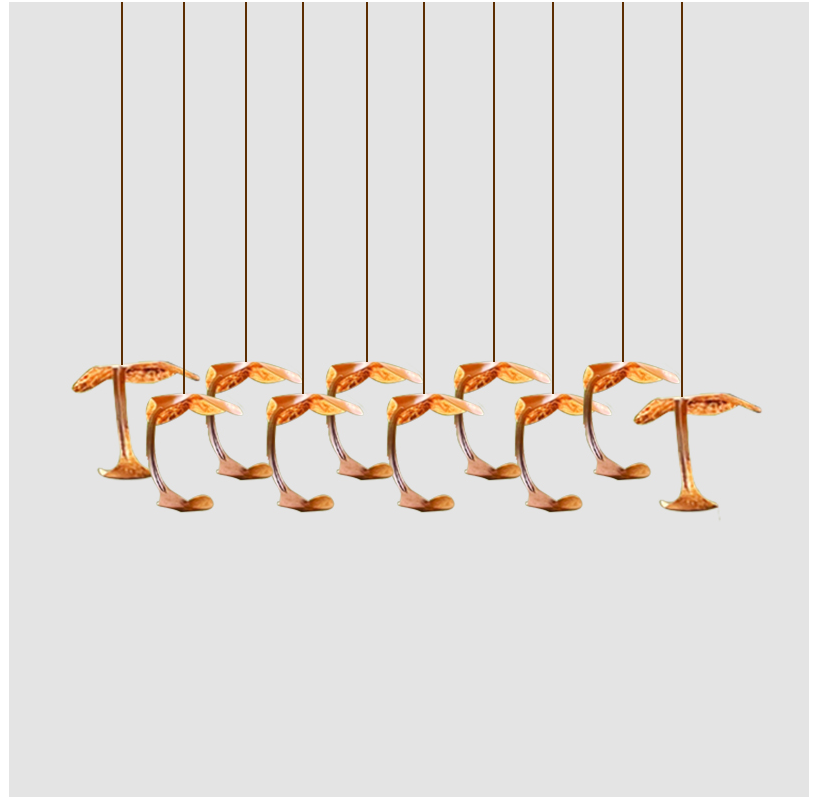

base number Finish
Options

PROJECT
TYPE
SPECIFIER
QUANTITY
DATE

1. To build a product code in our configurator select the specify button on the base model # product page
2. To build a manual product code on this datasheet choose from the options listed below in blue font and add the suffix to the base model #

GENERAL

Series: Le Gigue
Partner: Knikerboker
Division: Design
Installation: Suspension
Product Type: Pendant
Mounting Location: Ceiling
Light Distribution: Indirect

PHYSICAL

Shape: Abstract
Diameter (in): $37 \frac{7}{16}$
Length (mm): 1200
Max. Overall Height (mm): 1650
Max. Overall Height (in): $64 \frac{15}{16}$
Weight (kg): 10.5
Fixture Finish: EWH / EBK / MAN / COF / PRD / SLF / GLF / CLF / BRL / EWS / EWG / EWC / EWR / EBS / EBG / EBC / EBC / EBB / MAS / MAD / MAC / MAB / COS / CGO / CCL / CBL / PRS / PRG / PRC / PRB
Fixture Material: Metal
Cable Details: Transparent Cable in the following lengths 5 x 1000mm / 39 3/8" 5 x 1500mm / 59 1/16"

ELECTRICAL

Lamp Type: LED
Input Wattage (W): 55
Dimming: Non-Dimming / Phase Dimming (120vac Only)
Driver Included: Yes
Driver Location: Integrated
Driver Type: Constant Current - Universal
Driver Class: Class 2
Input Voltage (V): 120 - 277
Constant Current (MA): 1050

LED

Number of LEDs: 10
Color Temperature (°K): 3000
Max. Delivered Lumen (lm): 6800
CRI: >85 CRI
Lamp Life (hrs): 50000

OPTICAL

RATINGS AND CERTIFICATIONS

Certified By: Certified for North American Standards
IP rating: IP20