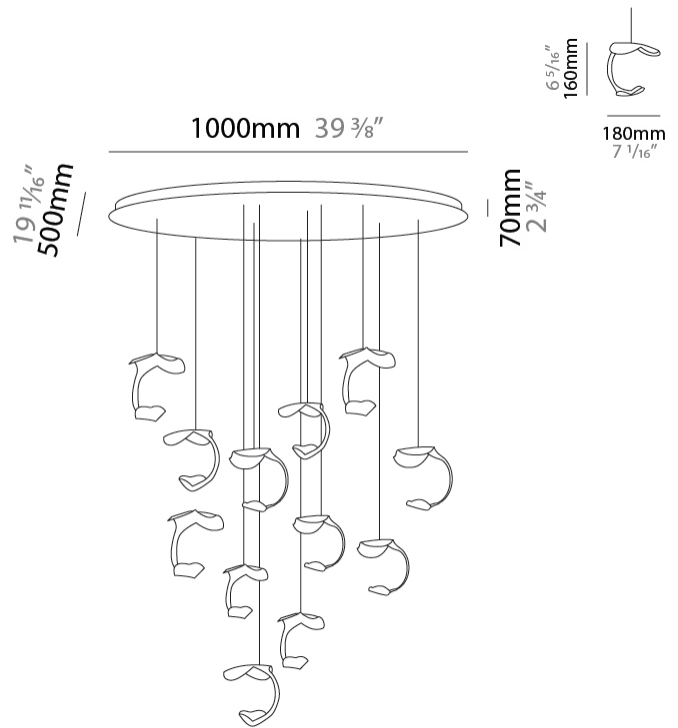

LE GIGINE SUSPENSION

D131609-

base number   Finish
Options

1. To build a product code in our configurator select the specify button on the base model # product page
2. To build a manual product code on this datasheet choose from the options listed below in blue font and add the suffix to the base model #

GENERAL

Series: Le Gigue
Partner: Knikerboker
Division: Design
Installation: Suspension
Product Type: Pendant
Mounting Location: Ceiling
Light Distribution: Indirect

PHYSICAL

Shape: Abstract
Length (mm): 1000
Length (in): 39 3/8
Width (mm): 500
Width (in): 19 11/16
Max. Overall Height (mm): 1650
Max. Overall Height (in): 64 15/16
Weight (kg): 12.6

Fixture Finish: EWH / EBK / MAN / COF / PRD / SLF / GLF / CLF / BRL / EWS / EWG / EWC / EWR / EBS / EBG / EBC / EBC / EBB / MAS / MAD / MAC / MAB / COS / CGO / CCL / CBL / PRS / PRG / PRC / PRB

Fixture Material: Metal
Cable Details: Transparent Cable in the following lengths 6 x 1000mm / 39 3/8" 6 x 1500mm / 59 1/16"

ELECTRICAL

Lamp Type: LED
Input Wattage (W): 66
Dimming: Non-Dimming / Phase Dimming (120vac Only)
Driver Included: Yes
Driver Location: Integrated
Driver Type: Constant Current - Universal
Driver Class: Class 2
Input Voltage (V): 120 - 277
Constant Current (MA): 1050

LED

Number of LEDs: 12
Color Temperature (°K): 3000
Max. Delivered Lumen (lm): 10200
CRI: >85 CRI
Lamp Life (hrs): 50000

OPTICAL

RATINGS AND CERTIFICATIONS

Certified By: Certified for North American Standards
IP rating: IP20