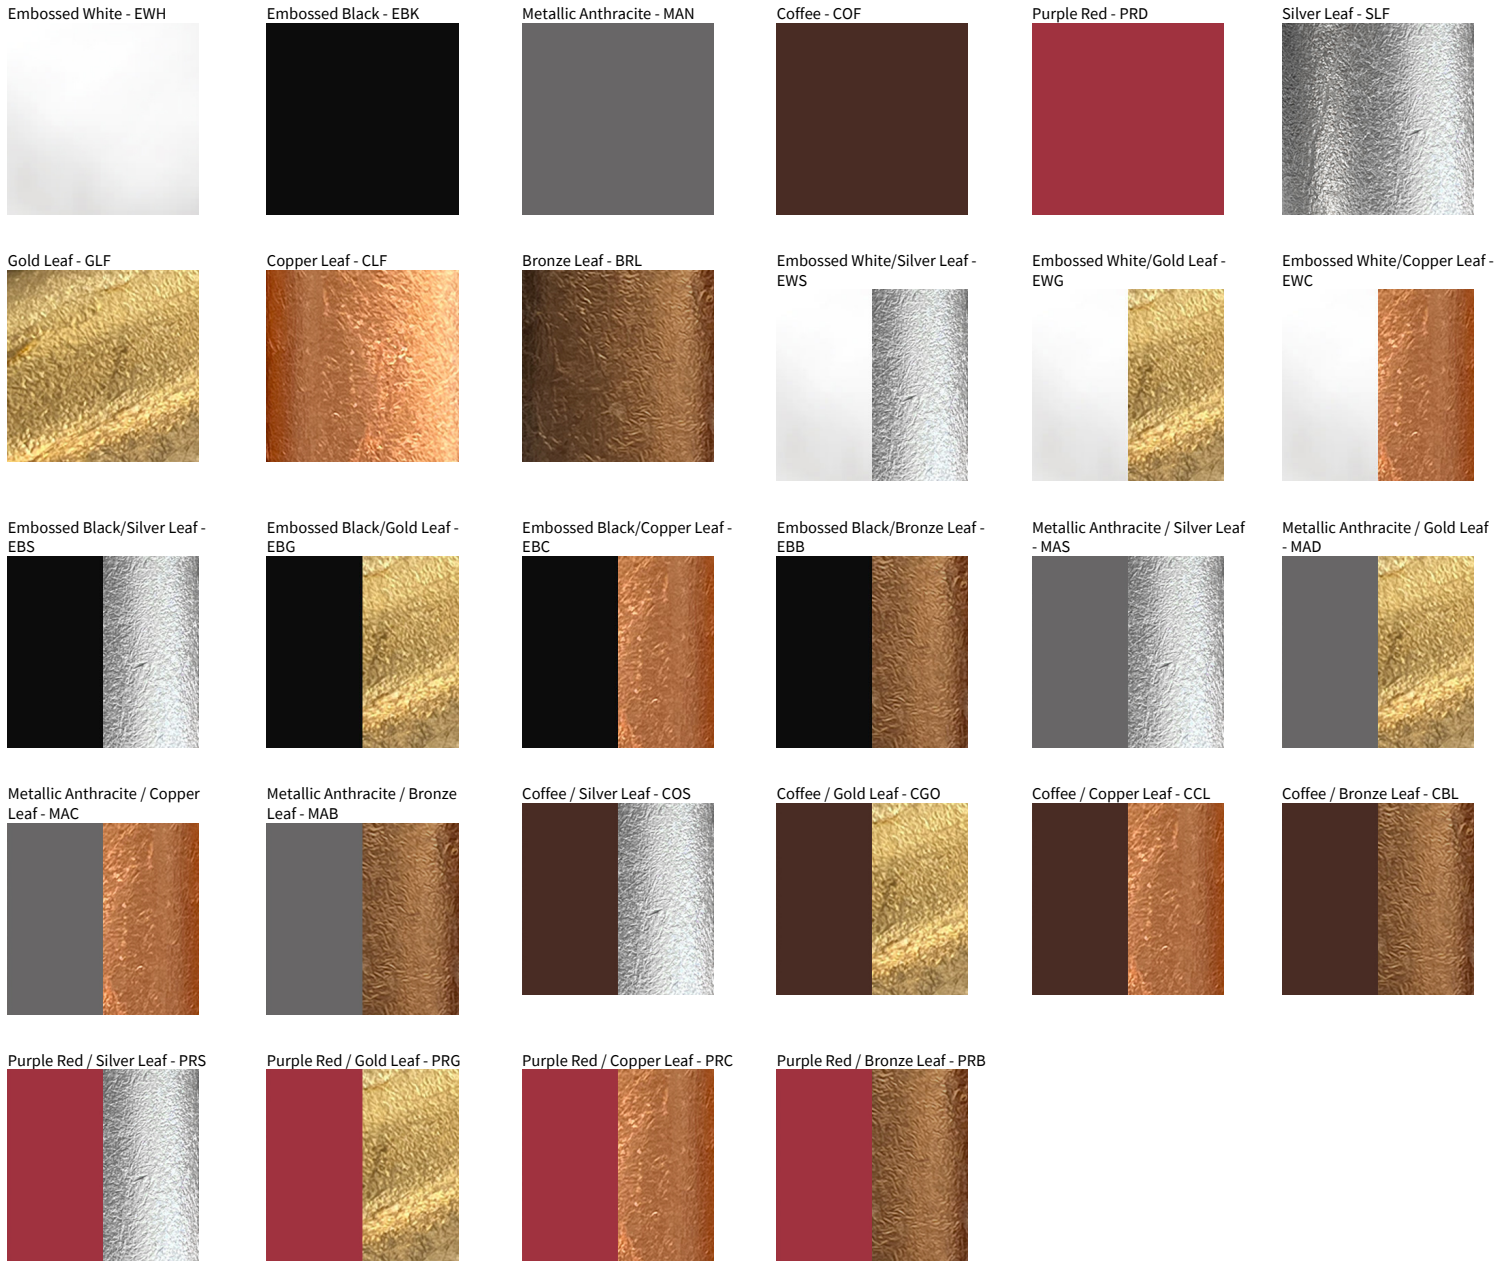

LE GIGINE COLOR FINISH CHART

PROJECT
TYPE
SPECIFIER
QUANTITY
DATE

Fixture Finish

Digital: Not all screens are calibrated the same, and therefore, colors will appear differently between screens.
Physical: When texture is involved, there will be variations in color, character and tone within a product series and between product families.