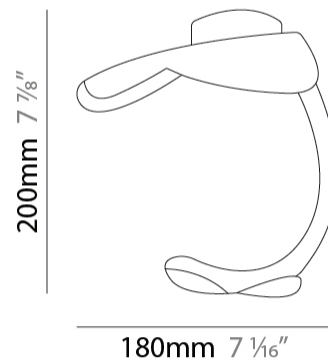

PROJECT
TYPE
SPECIFIER
QUANTITY
DATE

LE GIGINE SURFACE

D132192-

base number Finish
Options

1. To build a product code in our configurator select the specify button on the base model # product page
2. To build a manual product code on this datasheet choose from the options listed below in blue font and add the suffix to the base model #

GENERAL

Series: Le Gigine
Partner: Knikerboker
Division: Design
Installation: Surface
Product Type: Ceiling Surface
Mounting Location: Ceiling
Light Distribution: Indirect

PHYSICAL

Shape: Abstract
Length (mm): 180
Length (in): 7 1/16
Width (mm): 160
Width (in): 6 5/16
Height (mm): 200
Height (in): 7 7/8

Fixture Finish: EWH / EBK / MAN / COF / PRD / SLF / GLF / CLF / BRL / EWS / EWG / EWC / EWR / EBS / EBG / EBC / EBC / EBB / MAS / MAD / MAC / MAB / COS / CGO / CCL / CBL / PRS / PRG / PRC / PRB

Fixture Material: Metal

ELECTRICAL

Lamp Type: LED
Input Wattage (W): 6
Dimming: Non-Dimming / Phase Dimming (120vac Only)
Driver Included: No
Driver Location: Remote
Driver Type: Constant Current - Universal
Driver Class: Class 2
Input Voltage (V): 120 - 277

LED

Color Temperature (°K): 3000
Max. Delivered Lumen (lm): 500
CRI: >85 CRI
Lamp Life (hrs): 50000

OPTICAL

RATINGS AND CERTIFICATIONS

Certified By: Certified for North American Standards
IP rating: IP20