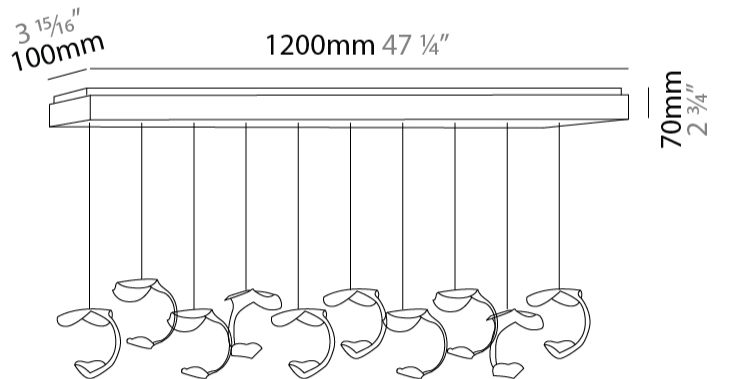

base number Finish
Options

PROJECT
TYPE
SPECIFIER
QUANTITY
DATE

1. To build a product code in our configurator select the specify button on the base model # product page
2. To build a manual product code on this datasheet choose from the options listed below in blue font and add the suffix to the base model #

GENERAL

Series: Le Gigue
Partner: Knikerboker
Division: Design
Installation: Suspension
Product Type: Pendant
Mounting Location: Ceiling
Light Distribution: Indirect

PHYSICAL

Shape: Abstract
Diameter (in): $37 \frac{7}{16}$
Length (mm): 1200
Max. Overall Height (mm): 1650
Max. Overall Height (in): $64 \frac{15}{16}$
Weight (kg): 10.5
Fixture Finish: EWH / EBK / MAN / COF / PRD / SLF / GLF / CLF / BRL / EWS / EWG / EWC / EWR / EBS / EBG / EBC / EBC / EBB / MAS / MAD / MAC / MAB / COS / CGO / CCL / CBL / PRS / PRG / PRC / PRB
Fixture Material: Metal
Cable Details: Transparent Cable in the following lengths 5 x 1000mm / 39 3/8" 5 x 1500mm / 59 1/16"

ELECTRICAL

Lamp Type: LED
Input Wattage (W): 55
Dimming: Non-Dimming / Phase Dimming (120vac Only)
Driver Included: Yes
Driver Location: Integrated
Driver Type: Constant Current - Universal
Driver Class: Class 2
Input Voltage (V): 120 - 277
Constant Current (MA): 1050

LED

Number of LEDs: 10
Color Temperature (°K): 3000
Max. Delivered Lumen (lm): 6800
CRI: >85 CRI
Lamp Life (hrs): 50000

OPTICAL

RATINGS AND CERTIFICATIONS

Certified By: Certified for North American Standards
IP rating: IP20